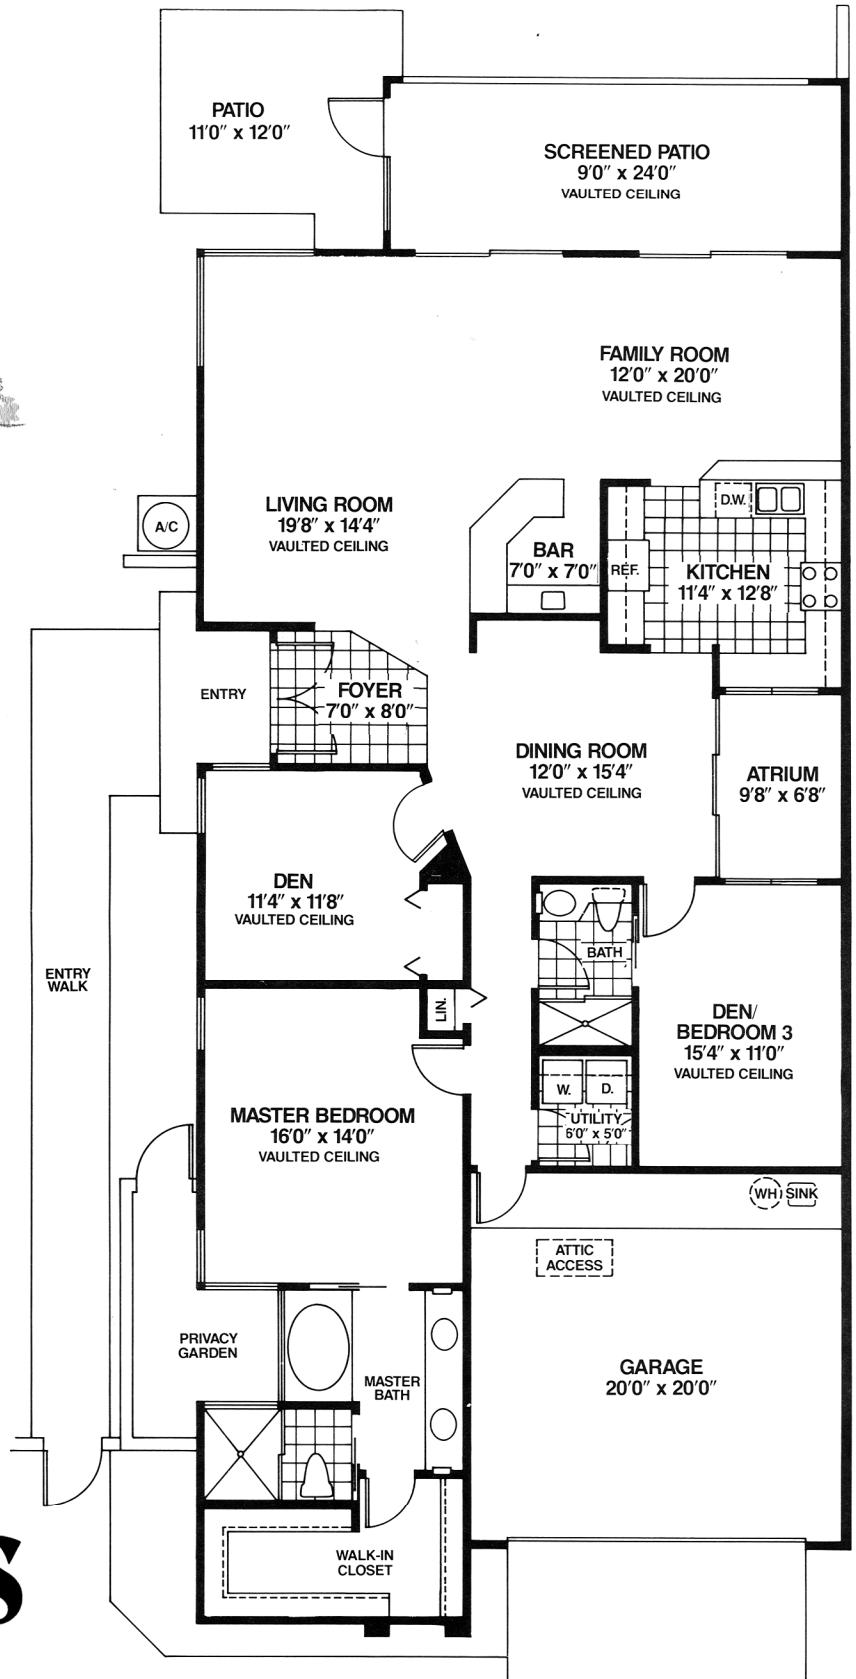

The Casper

2 Bedroom, Den, 2 Bath

Fairway Home

LIVING AREA:	1,961 SQ. FT.
GARAGE:	420 SQ. FT.
SCREENED PATIO:	216 SQ. FT.
ATRIUM:	65 SQ. FT.
TOTAL:	2,662 SQ. FT.

Gleneagles
Country Club

7667 VICTORY LANE
DELRAY BEACH, FL 33446
(561) 498-3606
1-800-492-4004
FAX (561) 498-5838
WWW.GLENEAGLES.CC