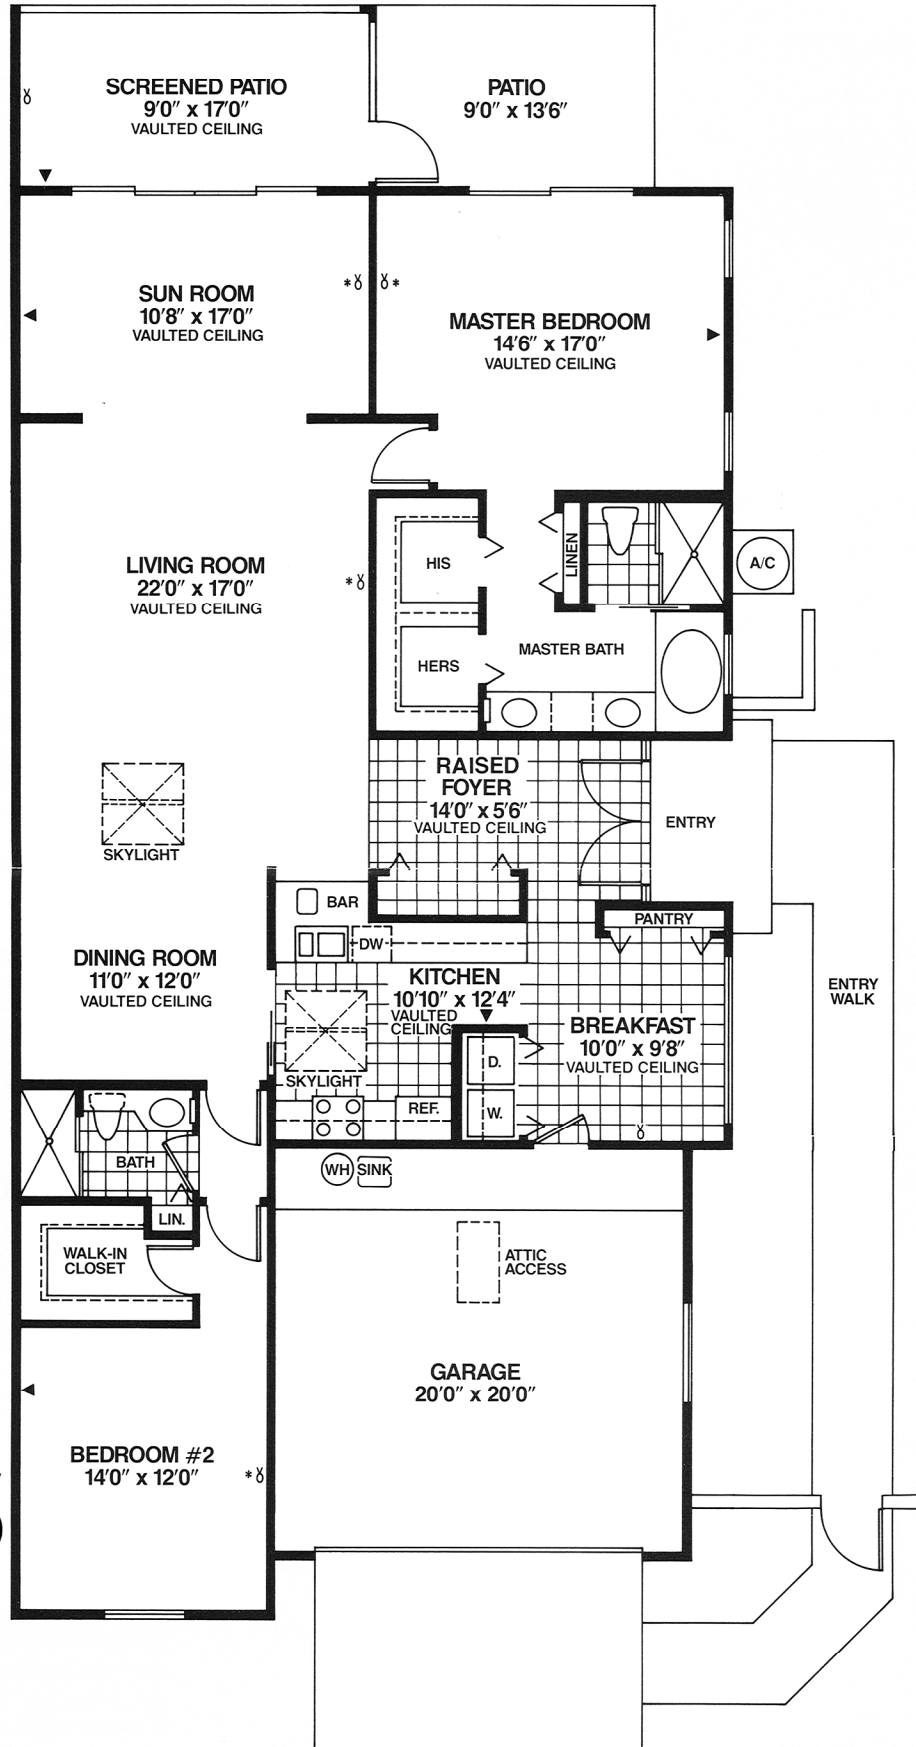

# Jimmy Demaret-A

2 Bedroom, Sunroom, 2 Bath

## Fairway Home

LIVING AREA: 1,910 SQ. FT.  
 GARAGE: 420 SQ. FT.  
 SCREENED PATIO: 153 SQ. FT.  
 TOTAL: 2,483 SQ. FT.

**Gleneagles**  
 Country Club

7667 VICTORY LANE  
 DELRAY BEACH, FL 33446  
 (561) 498-3606  
 1-800-492-4004  
 FAX (561) 498-5838  
 WWW.GLENEAGLES.CC